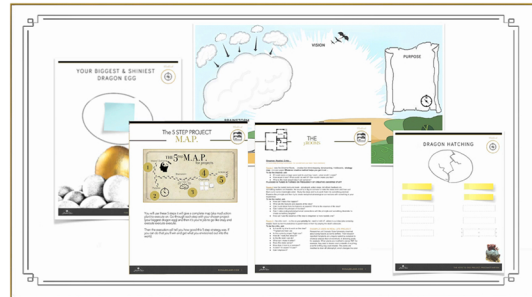

Running Time 31 minutes